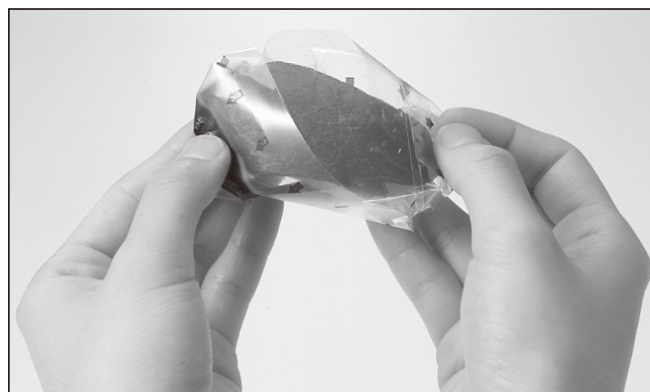

POINT

- The novel design which rice ball (Shari-dama) forming unit connected with film wrapping unit compactly.
- Keeps freshness to prevent the color changing of ingredient and drying sushi rice.
- Adoption of Easy-open film which is suitable wrapping sushi style for catering and take-out business.

Machine Weight

150kg (without Optional items)

Option

Tray

■Features

- Both sushi forming and wrapping function are built-ins (toppings are added manually).
- Perfect sushi shape and fluffy rice ball (Nigiri)
- User friendly touch panel
- Simple design for assemble / disassemble food touch parts (without any tool)
- Wrapped sushi can be easily opened just by pulling both edges of the film (patented).