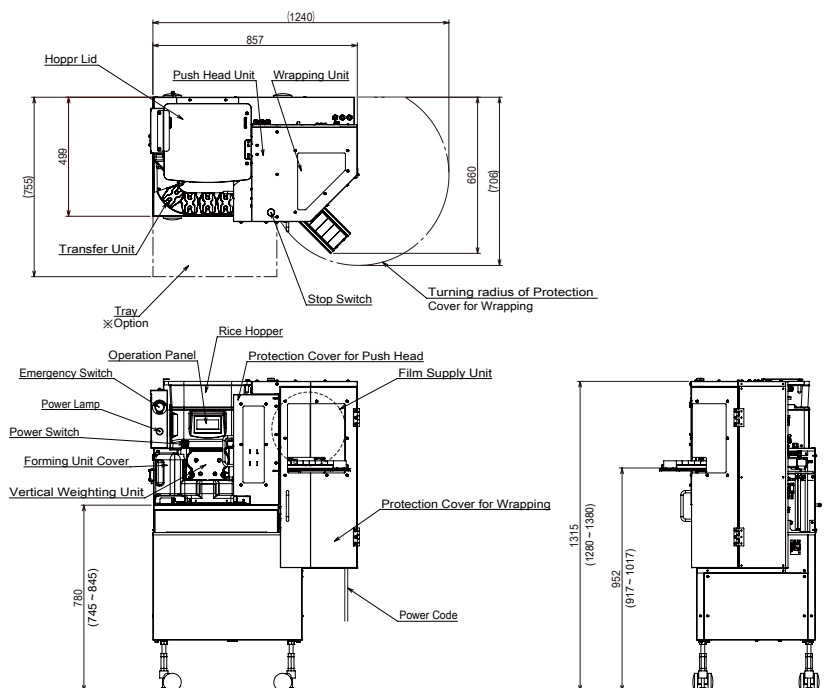

POINT

- The novel design which rice ball (Shari-dama) forming unit connected with film wrapping unit compactly.
- Keeps freshness to prevent the color changing of ingredient and drying sushi rice.
- Adoption of Easy-open film which is suitable wrapping sushi style for catering and take-out business.

Rice dividing and 1st forming

2nd forming (wasabi for option)

Topping manually

Wrapped sushi comes out automatically.

■Dimensions

■Specification

Model

SGP-SNB-CE

Capacity

1000, 1200, 1400, 1600, 1800, 2000 pcs./hr. (selectable)

Dimension

857W × 660D × 1280 ~ 1380Hmm

Power

Single-phase, AC100 ~ 240V, 50/60Hz

Consumption

230W (without Optional Items)

Rice Hopper Capacity

10ℓ (Approx. 6kg of cooked rice)

Rice Ball Size

18, 20, 22, 25g (Selectable)

Wrapping Dimensions

68L x 35W x 30Hmm

Wrapping Film Specification

135mm width, 30μ thickness